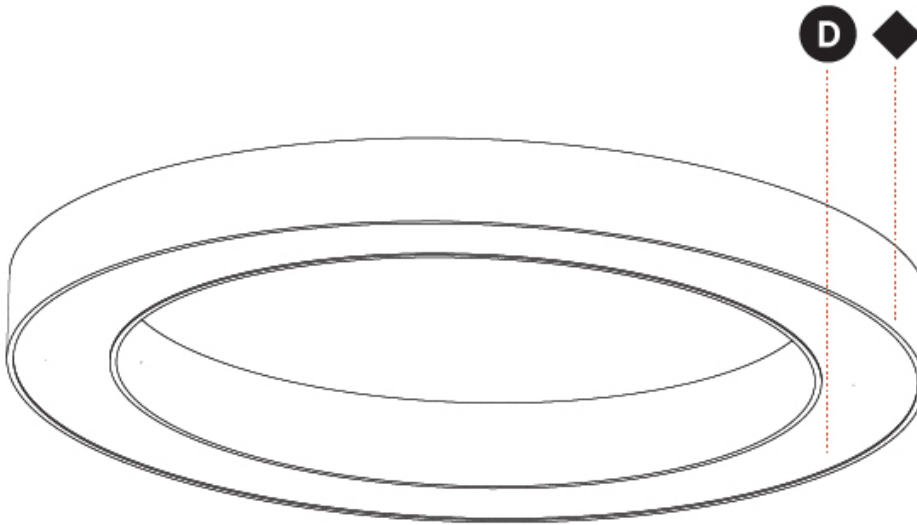

A32914-

PROJECT _____

TYPE _____

SPECIFIER _____

QUANTITY _____

DATE _____

GLORIOUS QUANTUM SURFACE

A32955-

GENERAL

Series: Glorious
 Subseries: Glorious Quantum
 Brand: Prolicht
 Division: Architectural
 Mounting Type: Surface
 Mounting Location: Ceiling
 Subcategory: Ambient

PHYSICAL

Shape: Square
 Length (mm): 1100
 Length (in): 43 ⁵/₁₆"
 Width (mm): 1100
 Width (in): 43 ⁵/₁₆"
 Height (mm): 120
 Height (in): 4 ³/₄"
 Light Distribution: Direct
 Weight (kg): 14.2
 Weight (lbs): 31.24
 Diffuser: PMMA - Opal or Micro-Prism
 Fixture Finish: SSR / BKV / CWI / CRY / HAB / LAG / UFT / ITA / RUA / RUR / MIC / FTG / MYG / TWT / LOD / PUS / FRO / FUP / KIA / POP / BLS / SPG / MEY / GOH / GUM / CHC / COM / ABZ / JAG / OBR / MOS / ROR
 Fixture Material: Aluminum